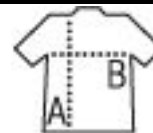

SIX PANEL CAP

Quality

Style

100% thick brushed cotton - 260 gsm
 Preformed peak
 6 embroidered ventilation eyelets
 Adjustable back fastening with metal buckle

SOL'S®

Size TUN

PACKING				FEATURES	
25	100	Carton size weight :	75 x 45 x 20 cm 9 kg	TOP 1	