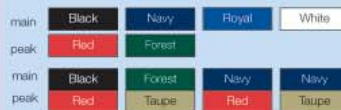

Heavy Brushed Low Profile Race Cap

- 100% heavy brushed cotton drill
- Self fabric strap with matt silver buckle and grommet

order code BB57

Knitted cap

- Warm and comfortable and made from 100% acrylic
- Price includes embroidery of your choice of logo

Colours: black, navy, bottle green, red, royal blue, burgundy.

One size fits all.

order code BB45