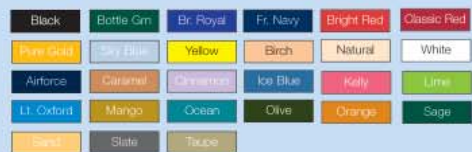

Ringspun T-Shirt

- 100% ringspun cotton.
- Shoulder to shoulder taping
- Front coverseaming on collar
- Tubular body construction for shape retention
- Available in childrens sizes

Colours: Black, Bottle, Br.royal, Fr. navy, Bright red, Classic red, Pure gold, Sky blue, Yellow, Birch, Natural, White, Airforce, Caramel, Cinnamon, Ice Blue, Kelly, Lime, Lt. oxford, Mango, Ocean, Olive, Orange, Sage, Sand, Slate, Taupe

Marl colours may contain some other fibres. *size XS available in Birch, Black, Bottle, Bright red, Bright Royal, Fr. navy, Natural, Pure gold, Sky, White and Yellow. **3XL available in Black, Bottle, Bright royal, Fr. navy, White

Sizes: EXS* S M L XL XXL 3XL* 4XL*
Chest (to fit) 35/6 37/8 39/40 41/2 43/4 45/6 47/8 49/50

order code ZT180